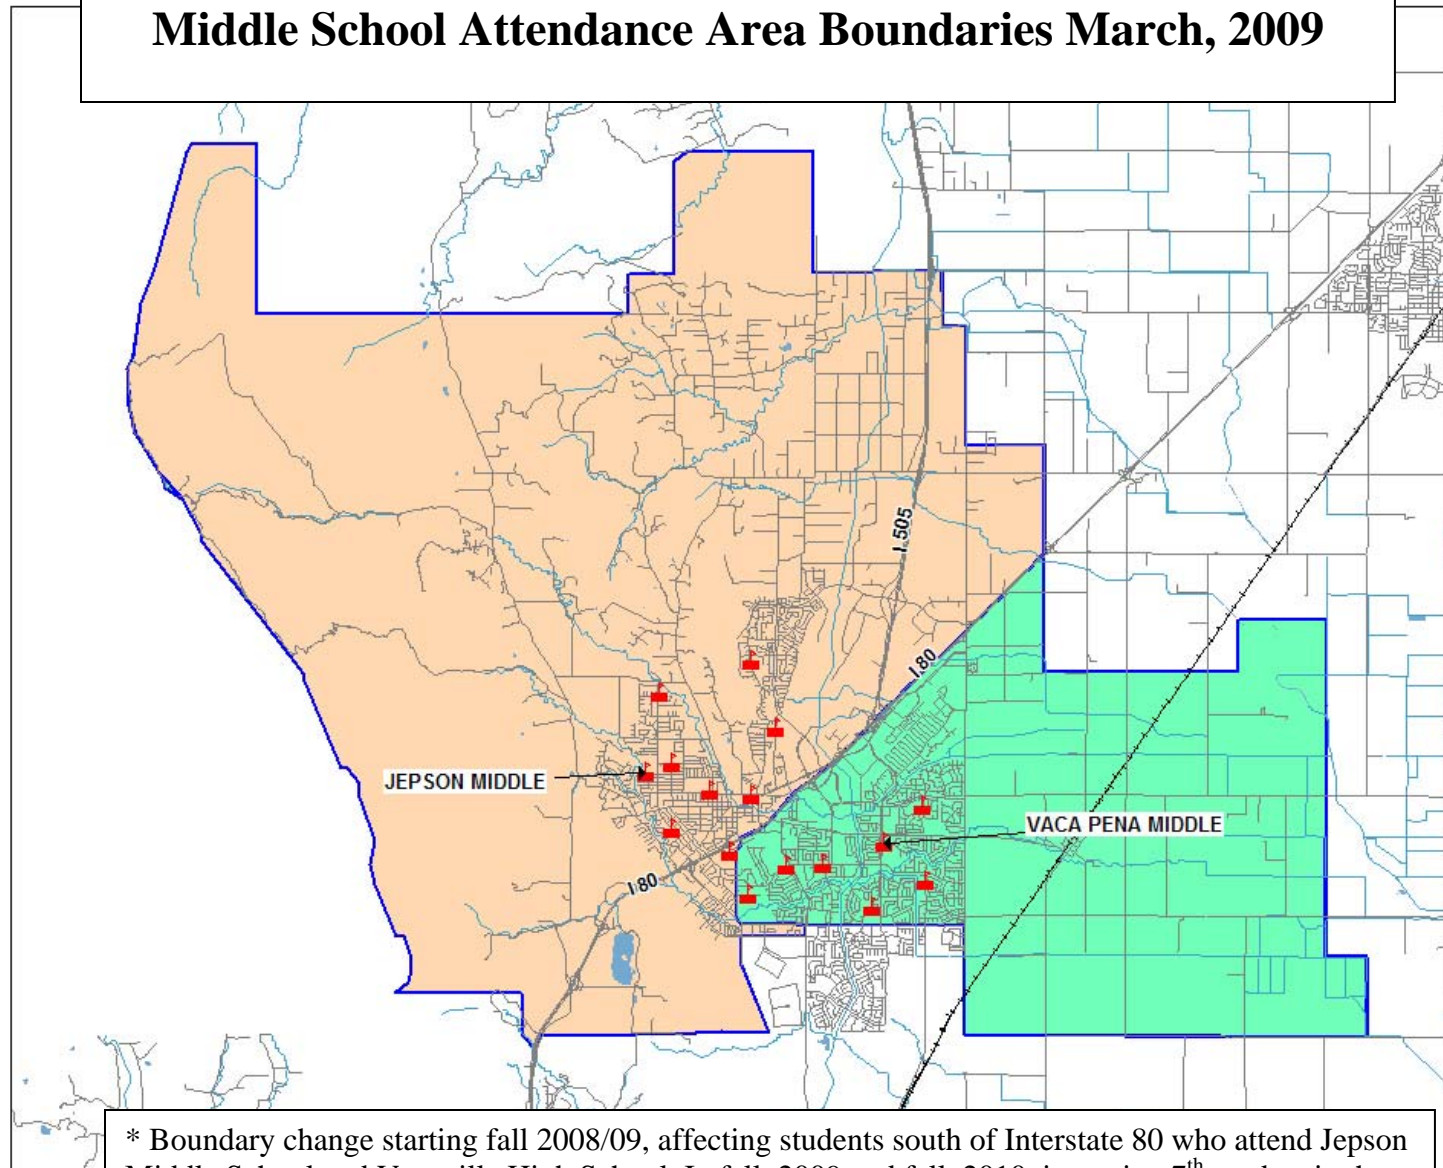

Vacaville Unified School District Middle School Attendance Area Boundaries March, 2009

* Boundary change starting fall 2008/09, affecting students south of Interstate 80 who attend Jepson Middle School and Vacaville High School. In fall, 2009 and fall, 2010, incoming 7th graders in those affected areas may choose whether to attend Jepson or Vaca Pena. Beginning fall, 2011, incoming 7th graders will be assigned to Vaca Pena Middle School.