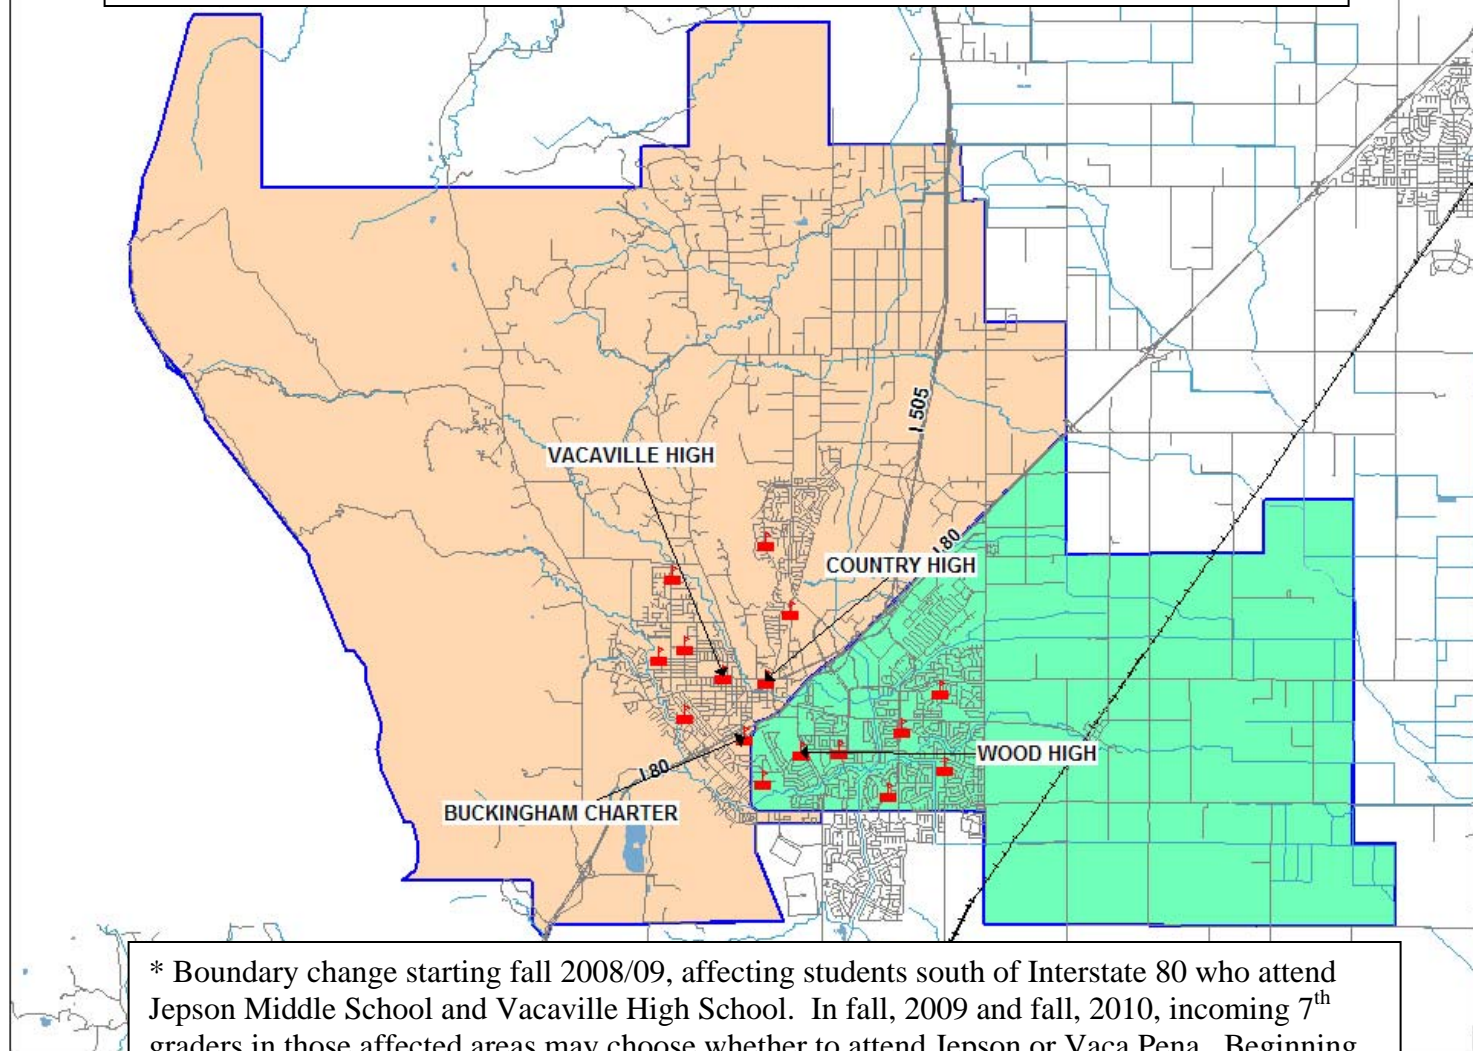

**Vacaville Unified School District
High School Attendance Area Boundaries – March, 2009**

* Boundary change starting fall 2008/09, affecting students south of Interstate 80 who attend Jepson Middle School and Vacaville High School. In fall, 2009 and fall, 2010, incoming 7th graders in those affected areas may choose whether to attend Jepson or Vaca Pena. Beginning fall, 2011, incoming 7th graders will be assigned to Vaca Pena Middle School.